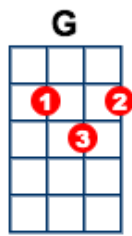

Christmas Jig

Intro F F C C F

Verse 1

F F
I saw three ships come sailing in,
F C
On Christmas Day on Christmas Day
F F
I saw three ships come sailing in
F C F
on Christmas Day in the morn ing

Verse 2

F F
And all the bells on earth shall ring,
F C
On Christmas Day on Christmas Day
F F
And all the bells on earth shall ring
F C F
on Christmas Day in the morn ing

Verse 3

C C C
Here we come a wassailing among
C
the leaves so green
F C Dm
Here we come a wand'ring so fair to be seen
C C F C
Love and joy come to you and to you your
F C
wassail too,
C Dm C
And God bless you and send you a happy new

F
year and God
C Dm G C
send you a ha py New Year

█ *Verse 4*

F F
So let us all rejoice again,
F C
On Christmas Day on Christmas Day
F F
So let us all rejoice again
F C F
on Christmas Day in the morn ing
F F
I saw three ships come sailing in
F C F
on Christmas Day in the morn ing