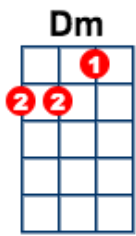

Christmas Jig

Intro F F C C F

Verse 1

F F
I saw three ships come sailing in,
F C
On Christmas Day on Christmas Day
F F
I saw three ships come sailing in
F C F
on Christmas Day in the morn ing

Verse 2

F F
And all the bells on earth shall ring,
F C
On Christmas Day on Christmas Day
F F
And all the bells on earth shall ring
F C F
on Christmas Day in the morn ing

Verse 3

C C C
Here we come a wassailing among
C
the leaves so green
F C Dm
Here we come a wand'ring so fair to be seen
C C F C
Love and joy come to you and to you your
F C
wassail too,
C Dm C
And God bless you and send you a happy new

F
year and God
C Dm G C
send you a ha py New Year

█ *Verse 4*

F F
So let us all rejoice again,
F C
On Christmas Day on Christmas Day
F F
So let us all rejoice again
F C F
on Christmas Day in the morn ing
F F
I saw three ships come sailing in
F C F
on Christmas Day in the morn ing