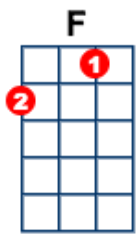

Christmas Jig

Intro F F C C F

Verse 1

F F
I saw three ships come sailing in,
F C
On Christmas Day on Christmas Day
F F
I saw three ships come sailing in
F C F
on Christmas Day in the morn ing

Verse 2

F F
And all the bells on earth shall ring,
F C
On Christmas Day on Christmas Day
F F
And all the bells on earth shall ring
F C F
on Christmas Day in the morn ing

Verse 3

C C C
Here we come a wassailing among
C
the leaves so green
F C Dm
Here we come a wand'ring so fair to be seen
C C F C
Love and joy come to you and to you your
F C
wassail too,
C Dm C
And God bless you and send you a happy new

F
year and God
C Dm G C
send you a ha py New Year

█ *Verse 4*

F F
So let us all rejoice again,
F C
On Christmas Day on Christmas Day
F F
So let us all rejoice again
F C F
on Christmas Day in the morn ing
F F
I saw three ships come sailing in
F C F
on Christmas Day in the morn ing